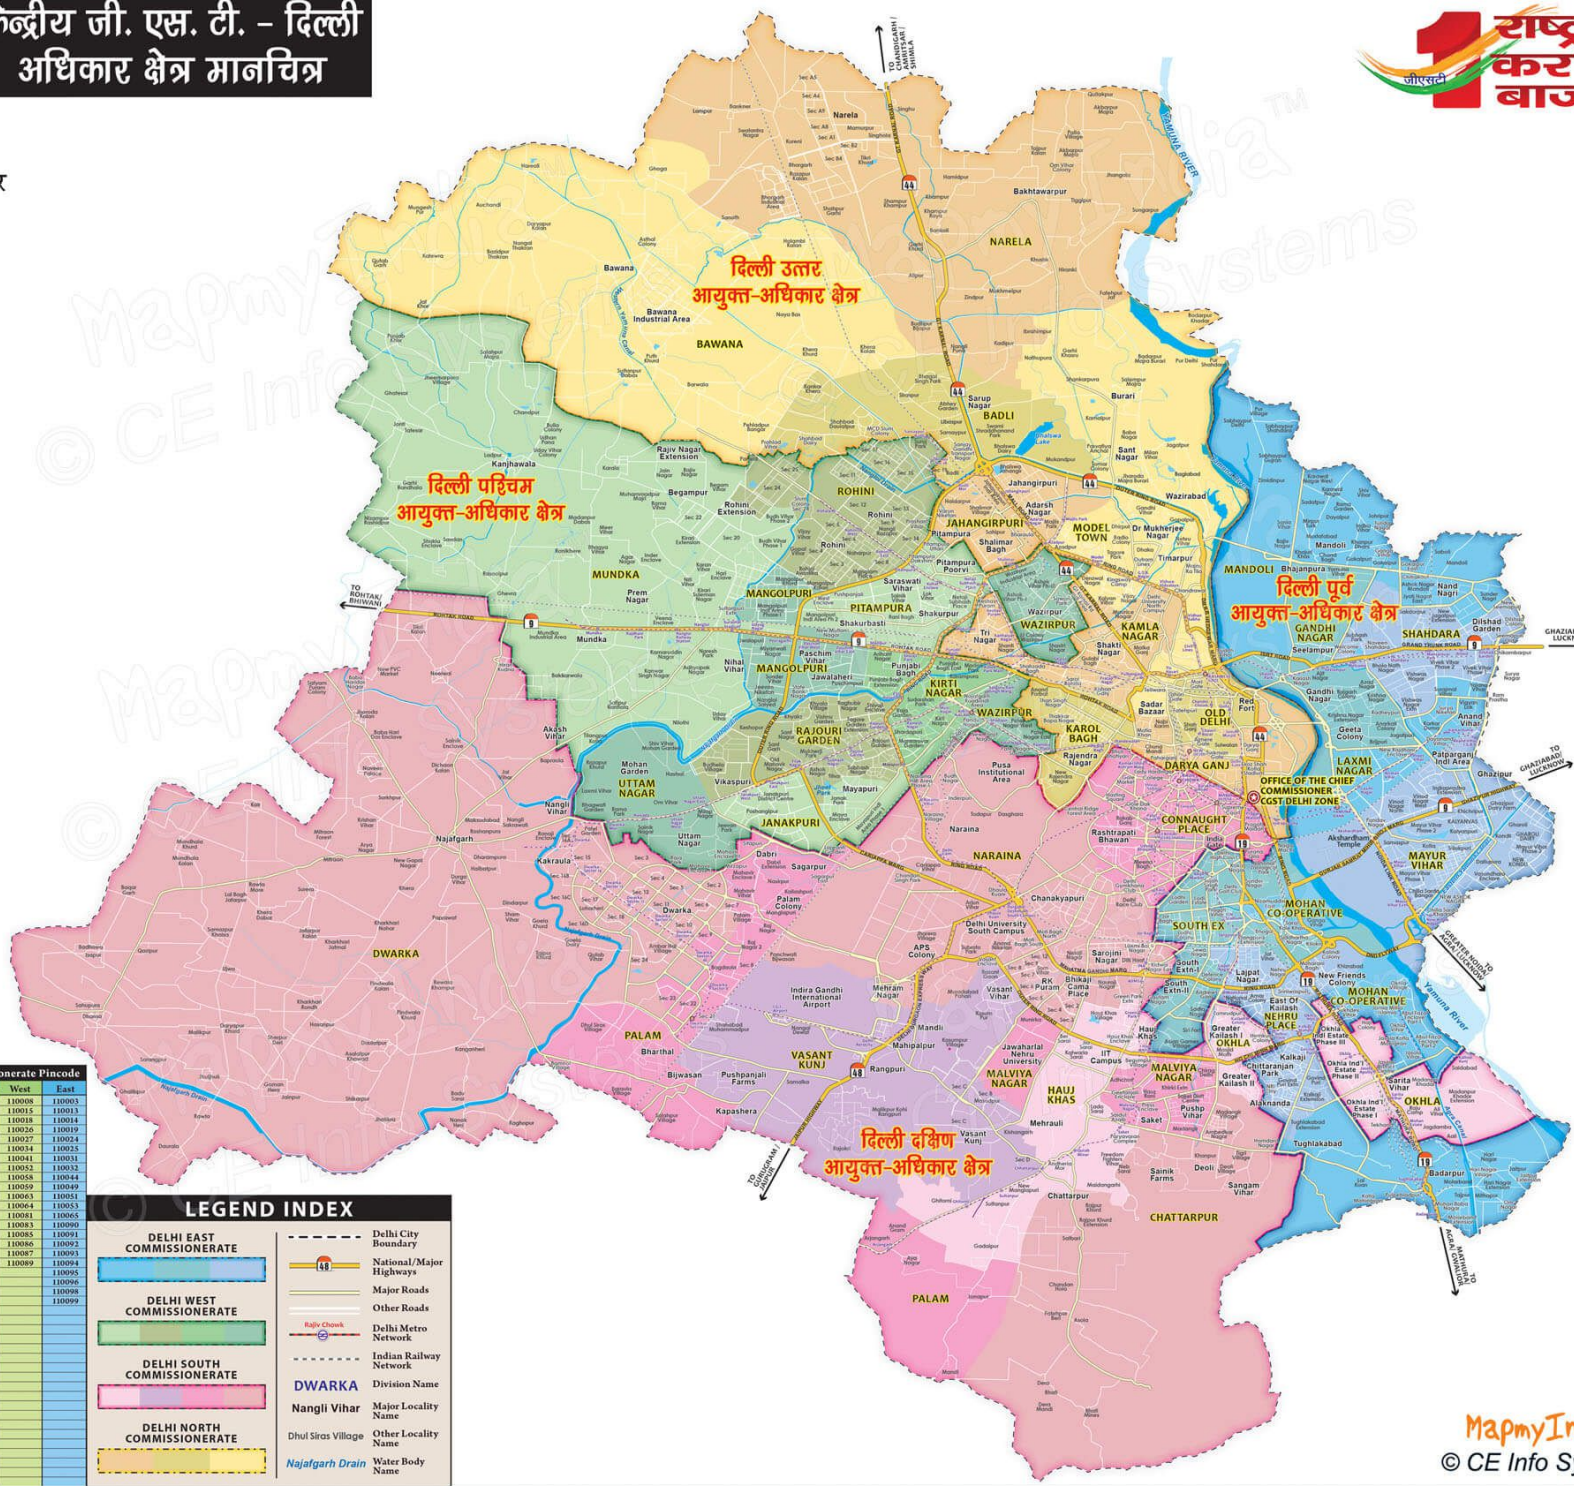

केन्द्रीय जी. एस. टी. - दिल्ली अधिकार क्षेत्र मानचित्र

उत्तर

LEGEND INDEX

- DELHI EAST COMMISSIONERATE
- DELHI WEST COMMISSIONERATE
- DELHI SOUTH COMMISSIONERATE
- DELHI NORTH COMMISSIONERATE
- Delhi City Boundary
- National/Major Highways
- Major Roads
- Other Roads
- Delhi Metro Network
- Indian Railway Network
- DWARKA Division Name
- Nangli Vihar Major Locality Name
- Dhol Siras Village Other Locality Name
- Najafgarh Drain Water Body Name